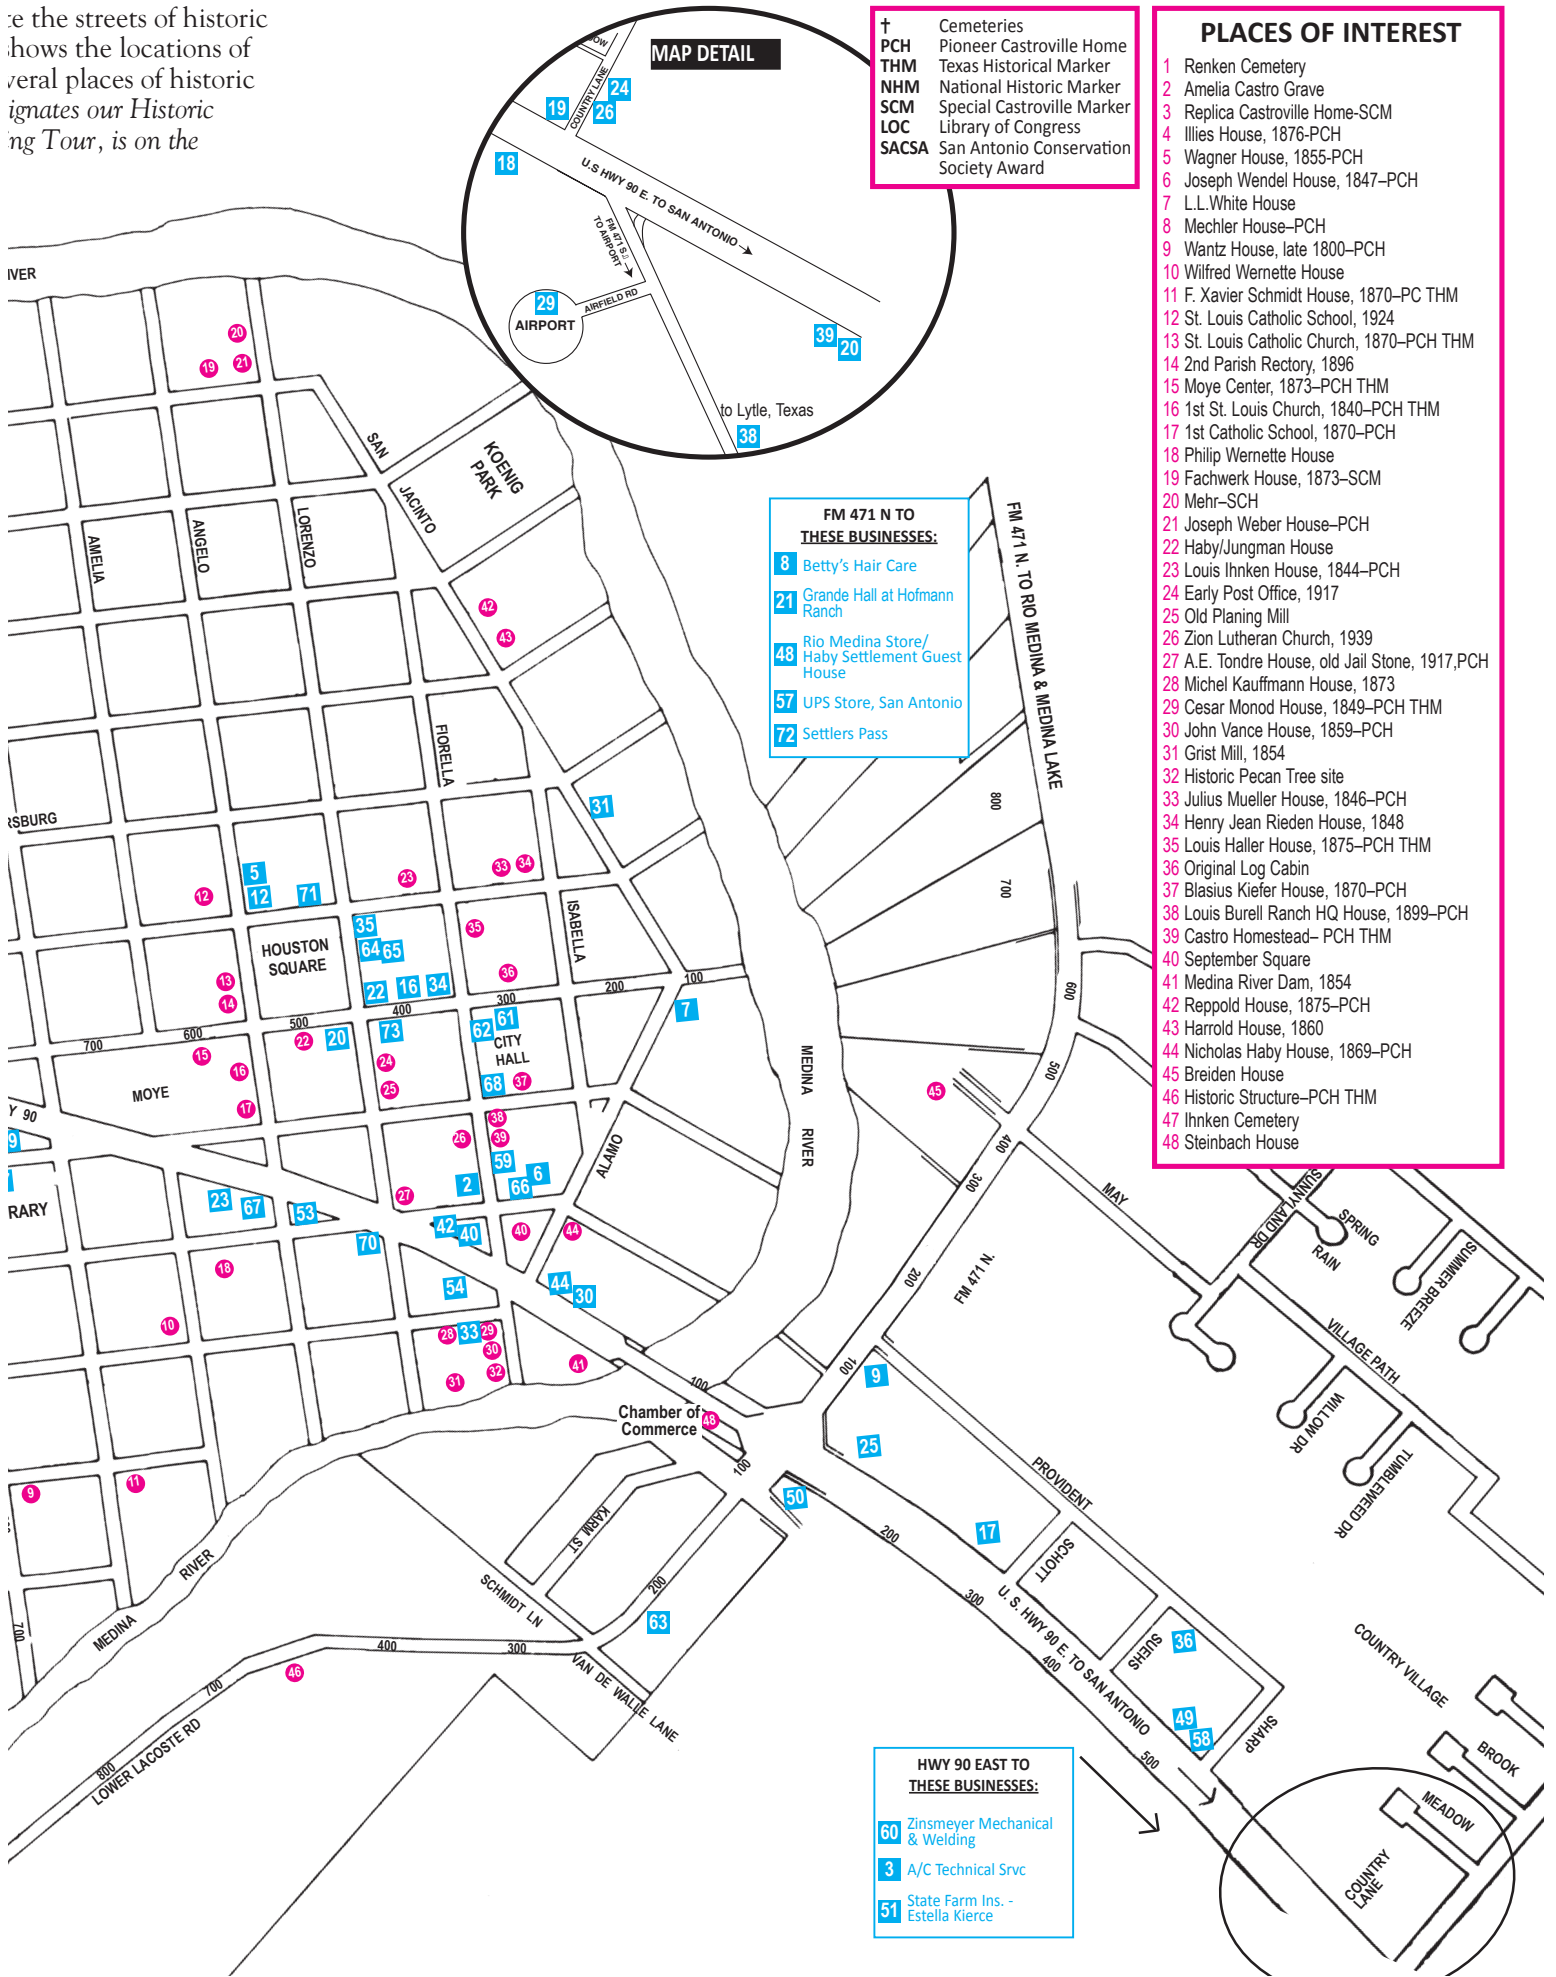

...the streets of historic
...shows the locations of
...veral places of historic
...ignates our Historic
...ng Tour, is on the

- † Cemeteries
- PCH Pioneer Castroville Home
- THM Texas Historical Marker
- NHM National Historic Marker
- SCM Special Castroville Marker
- LOC Library of Congress
- SACSA San Antonio Conservation Society Award

1. ### PLACES OF INTEREST
1. 1 Renken Cemetery
  2. 2 Amelia Castro Grave
  3. 3 Replica Castroville Home-SCM
  4. 4 Illies House, 1876-PCH
  5. 5 Wagner House, 1855-PCH
  6. 6 Joseph Wendel House, 1847-PCH
  7. 7 L.L. White House
  8. 8 Mechler House-PCH
  9. 9 Wantz House, late 1800-PCH
  10. 10 Wilfred Wernette House
  11. 11 F. Xavier Schmidt House, 1870-PC THM
  12. 12 St. Louis Catholic School, 1924
  13. 13 St. Louis Catholic Church, 1870-PCH THM
  14. 14 2nd Parish Rectory, 1896
  15. 15 Moye Center, 1873-PCH THM
  16. 16 1st St. Louis Church, 1840-PCH THM
  17. 17 1st Catholic School, 1870-PCH
  18. 18 Philip Wernette House
  19. 19 Fachwerk House, 1873-SCM
  20. 20 Mehr-SCH
  21. 21 Joseph Weber House-PCH
  22. 22 Haby/Jungman House
  23. 23 Louis Ihnken House, 1844-PCH
  24. 24 Early Post Office, 1917
  25. 25 Old Planing Mill
  26. 26 Zion Lutheran Church, 1939
  27. 27 A.E. Tondre House, old Jail Stone, 1917, PCH
  28. 28 Michel Kauffmann House, 1873
  29. 29 Cesar Monod House, 1849-PCH THM
  30. 30 John Vance House, 1859-PCH
  31. 31 Grist Mill, 1854
  32. 32 Historic Pecan Tree site
  33. 33 Julius Mueller House, 1846-PCH
  34. 34 Henry Jean Rieden House, 1848
  35. 35 Louis Haller House, 1875-PCH THM
  36. 36 Original Log Cabin
  37. 37 Blasius Kiefer House, 1870-PCH
  38. 38 Louis Burrell Ranch HQ House, 1899-PCH
  39. 39 Castro Homestead- PCH THM
  40. 40 September Square
  41. 41 Medina River Dam, 1854
  42. 42 Reppold House, 1875-PCH
  43. 43 Harrold House, 1860
  44. 44 Nicholas Haby House, 1869-PCH
  45. 45 Breiden House
  46. 46 Historic Structure-PCH THM
  47. 47 Ihnken Cemetery
  48. 48 Steinbach House

1. #### FM 471 N TO THESE BUSINESSES:
2. 8 Betty's Hair Care
   - 21 Grande Hall at Hofmann Ranch
   - 48 Rio Medina Store/Haby Settlement Guest House
   - 57 UPS Store, San Antonio
   - 72 Settlers Pass

1. #### HWY 90 EAST TO THESE BUSINESSES:
2. 60 Zinsmeyer Mechanical & Welding
   - 3 A/C Technical Srv
   - 51 State Farm Ins. - Estella Kierce