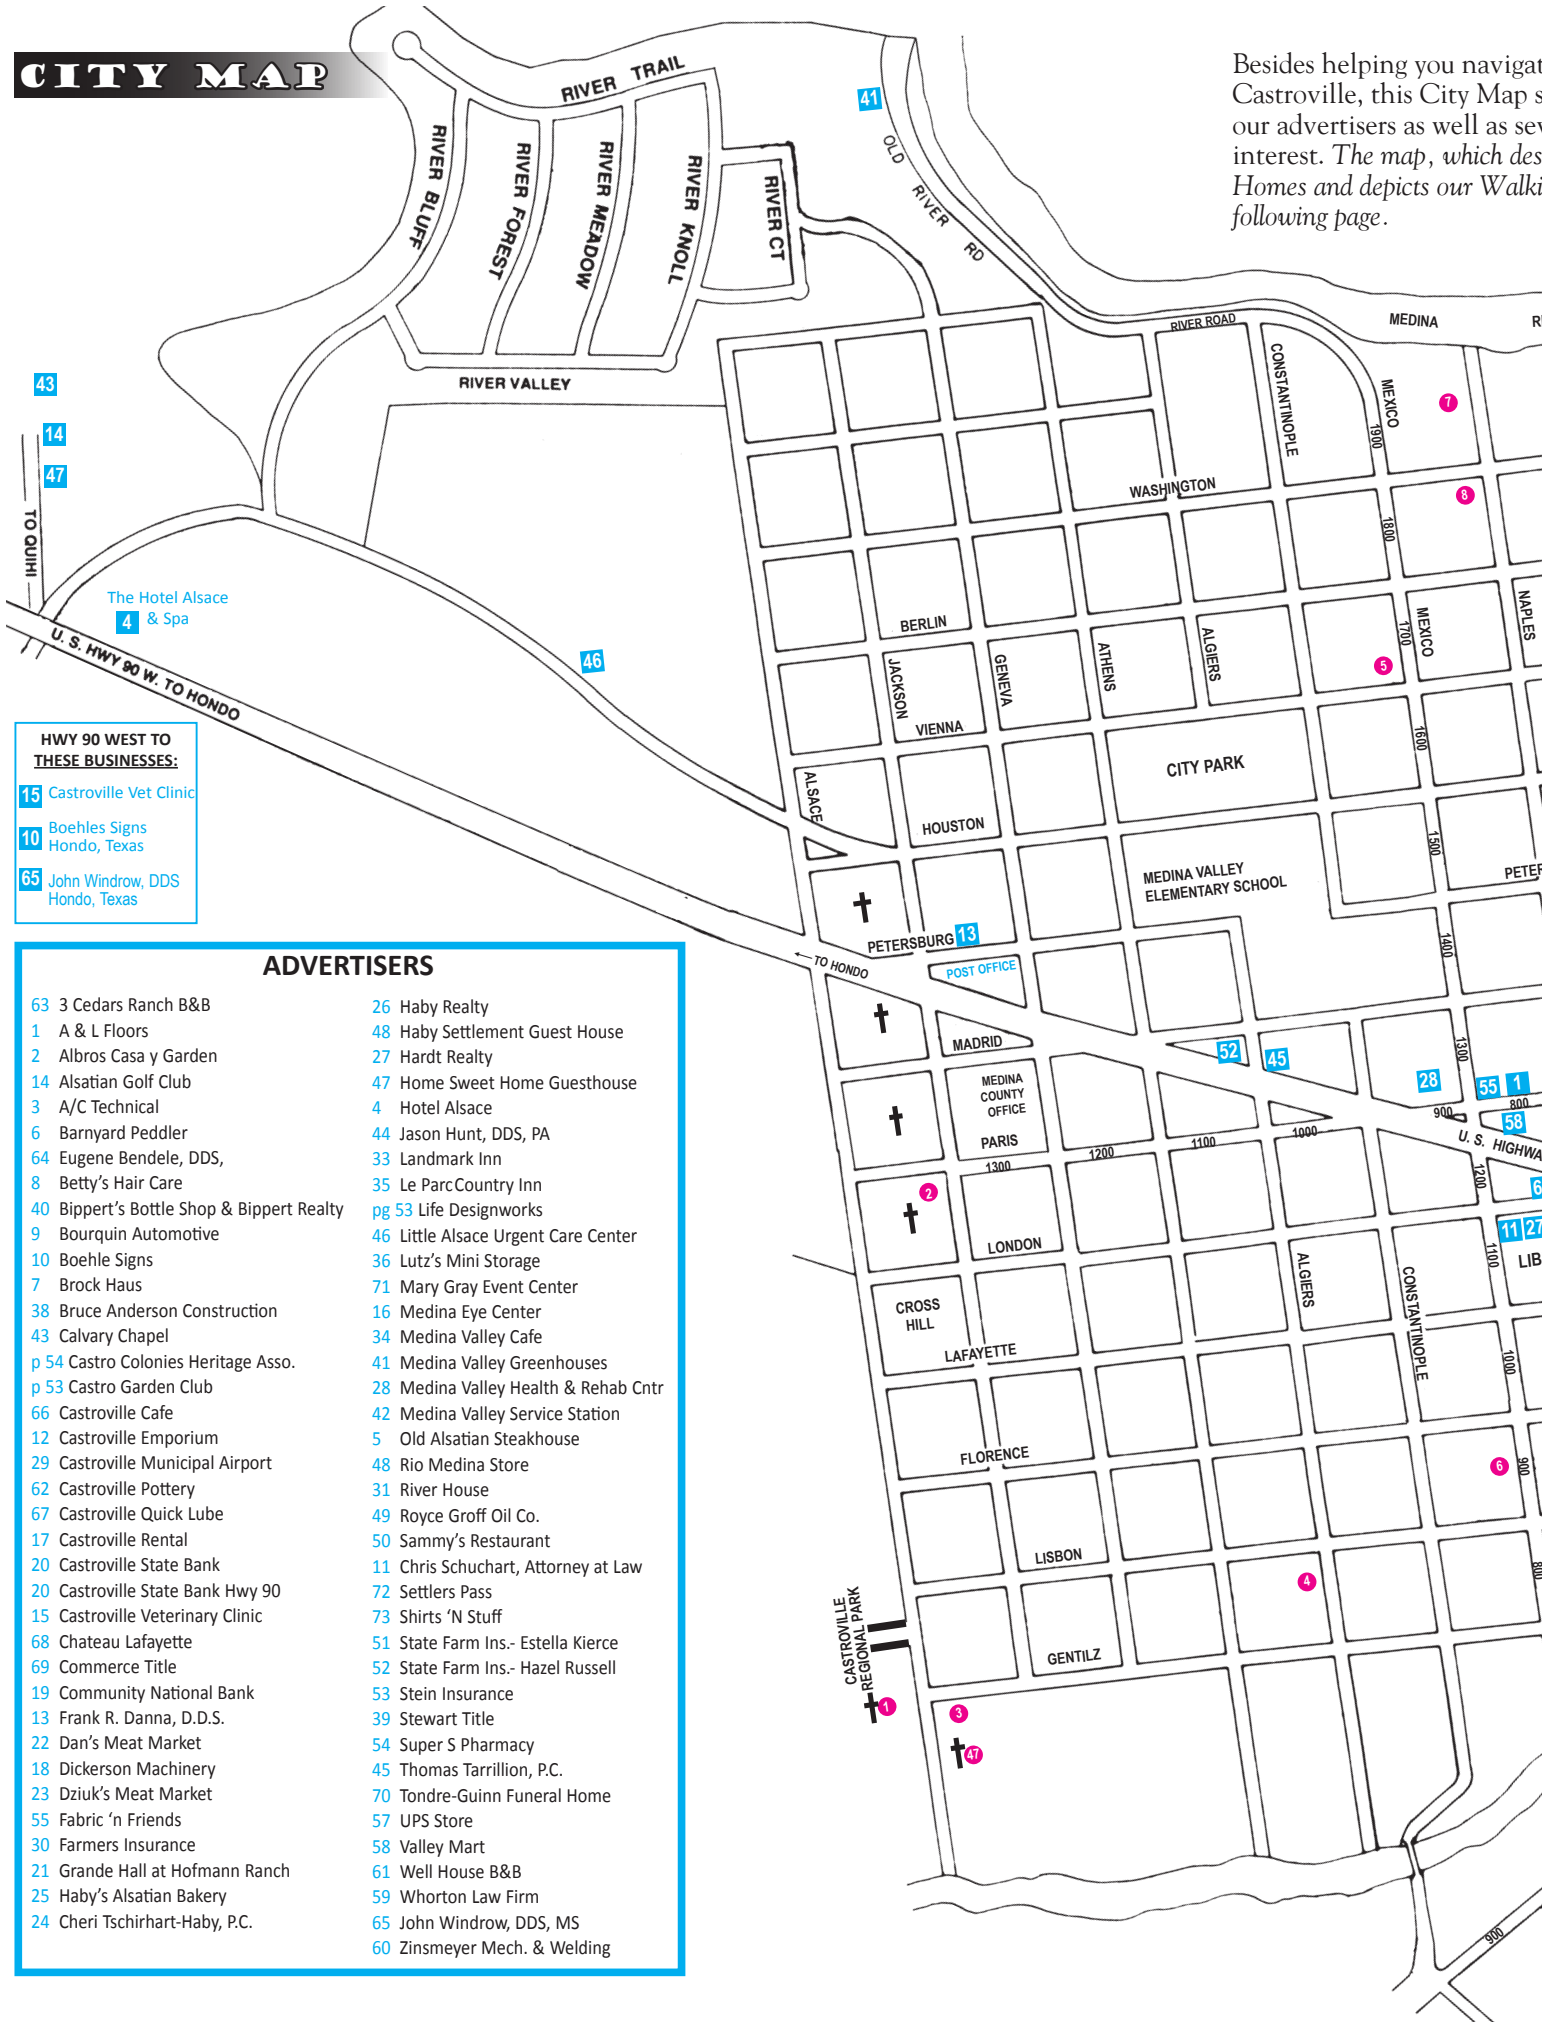

CITY MAP

Besides helping you navigate Castroville, this City Map serves our advertisers as well as your interest. The map, which depicts our Walkways and Homes and depicts our Walkways following page.

43
14
47
TO QUINN
The Hotel Alsace
4 & Spa
U. S. HWY 90 W. TO HONDO
46

- #### FM 471 N TO THESE BUSINESSES:
- 8 Betty's Hair Care
 - 21 Grande Hall at Hofmann Ranch
 - 48 Rio Medina Store/Haby Settlement Guest House
 - 57 UPS Store, San Antonio
 - 72 Settlers Pass

- #### HWY 90 EAST TO THESE BUSINESSES:
- 60 Zinsmeyer Mechanical & Welding
 - 3 A/C Technical Srv
 - 51 State Farm Ins. - Estella Kierce