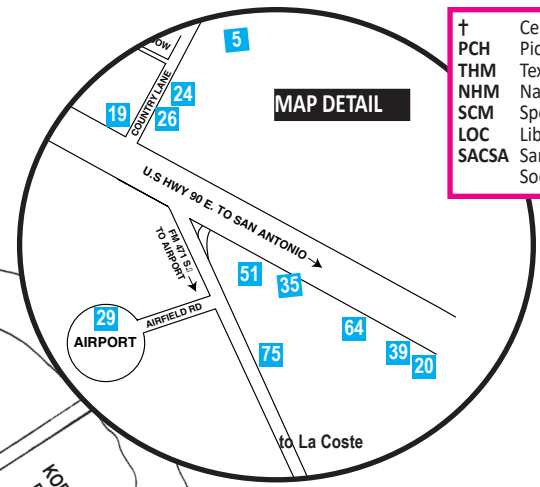

Besides helping you navigate the streets of historic Castrovillo, this City Map shows the locations of our advertisers as well as several places of historic interest. *The map, which designates our Historic Homes and depicts our Walking Tour, is on the following page.*

- HWY 90 WEST TO THESE BUSINESSES:**
- 15 Castrovillo Vet Clinic
 - 56 Vines on the Rocks
 - 10 Medina Electric Coop
 - 47 Medina Regional Hospital
 - 65 John Windrow, DDS Hondo, Texas

- FM 471 N TO THESE BUSINESSES:**
- 1 4 Winds Heating & A/C
 - 21 Grande Hall at Hofmann Ranch
 - 48 Haby Settlement Guest House
 - 8 Medina River Winery
 - 57 UPS Store, San Antonio
 - 72 Ranchito Realty
 - 31 Paradise Canyon