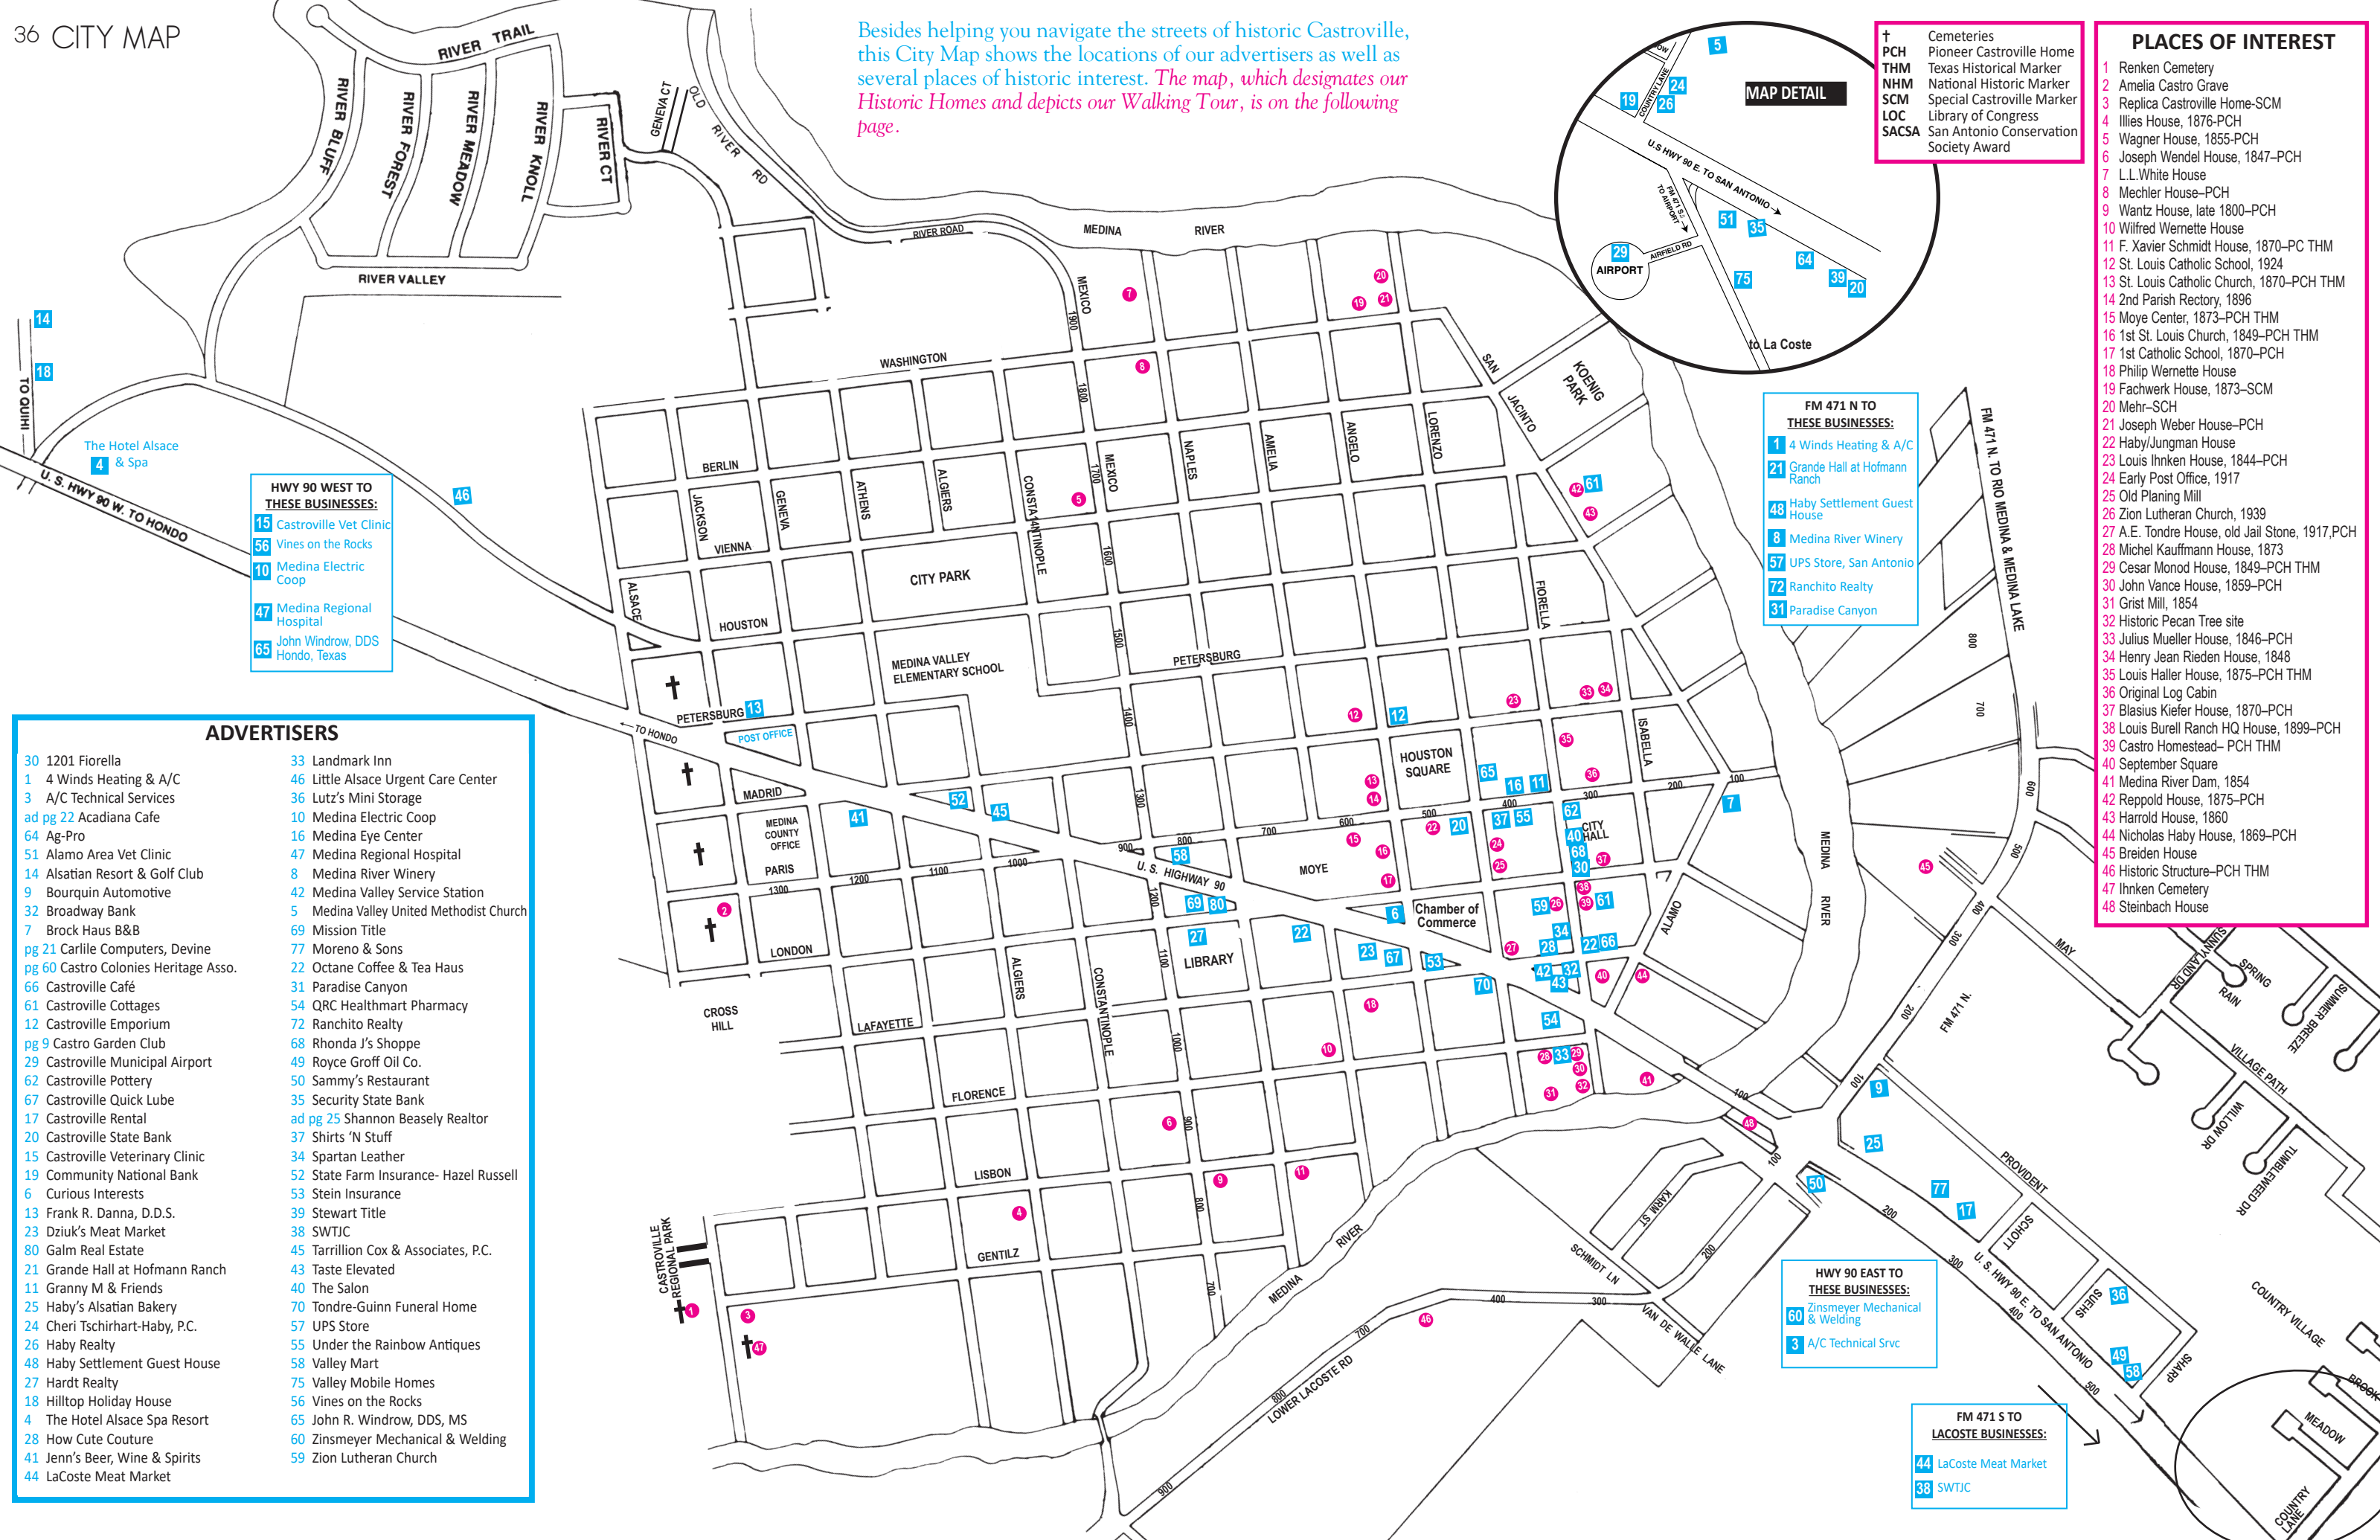

Besides helping you navigate the streets of historic Castrovillo, this City Map shows the locations of our advertisers as well as several places of historic interest. *The map, which designates our Historic Homes and depicts our Walking Tour, is on the following page.*

- HWY 90 WEST TO THESE BUSINESSES:**
- 15 Castrovillo Vet Clinic
 - 56 Vines on the Rocks
 - 10 Medina Electric Coop
 - 47 Medina Regional Hospital
 - 65 John Windrow, DDS Hondo, Texas

- FM 471 N TO THESE BUSINESSES:**
- 1 4 Winds Heating & A/C
 - 21 Grande Hall at Hofmann Ranch
 - 48 Haby Settlement Guest House
 - 8 Medina River Winery
 - 57 UPS Store, San Antonio
 - 72 Ranchito Realty
 - 31 Paradise Canyon